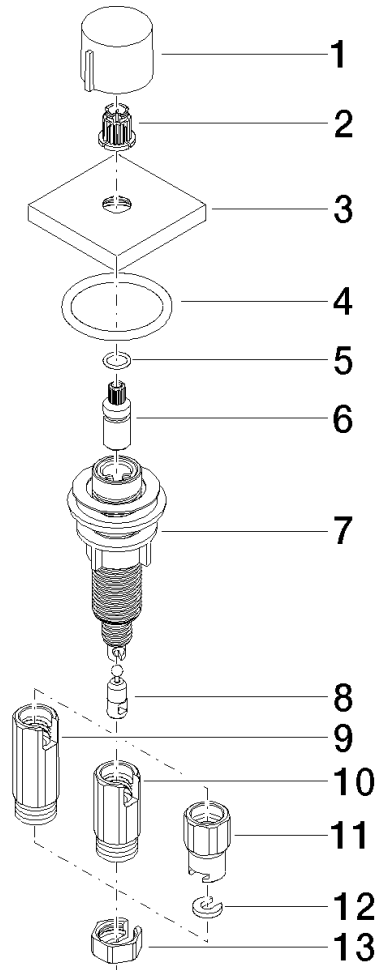

**Strainer waste with control handle - Champagne (22kt Gold)**

LOT

10 711 970

- control for single basin
- including adapter for Bowden cable

Fits LOT

	Champagne (22kt Gold)	10 711 970-47
	Chrome	10 711 970-00
	Brushed Platinum	10 711 970-06
	Platinum	10 711 970-08
	Durabronze (23kt Gold)	10 711 970-09
	Dark Chrome	10 711 970-19
	Brushed Durabronze (23kt Gold)	10 711 970-28
	Matte Black	10 711 970-33
	Brushed Champagne (22kt Gold)	10 711 970-46
	Brushed Chrome	10 711 970-93
	Brushed Dark Platinum	10 711 970-99

10 711 970

mm [inches]

10 711 970

Parts for other finishes can be found here: [Chrome](#)

Spare parts list

No.	Item Number	Name	Quantity used	Delivery time
1	09 20 97 030-47	handle	1	60
2	90 12 12 002 00 90	fixing cap	1	2
3	09 27 87 007-47	rosette	1	30
4	90 14 10 043 00 90	seal	1	2
5	09 14 10 042 90	seal	1	2
6	09 29 06 087-47	spindle	1	-
Spare part can no longer be ordered, please order the replacement item				
7	04 30 01 029 00 90	adaptor	1	2
8	09 24 03 175 90	adaptor	1	2
9	09 11 10 073-07	connection	1	30
10	09 11 10 074-07	connection	1	30
11	09 11 10 079-07	connection	1	30
12	09 30 11 087 90	disc	1	2
13	09 23 30 024-07	nut	1	30