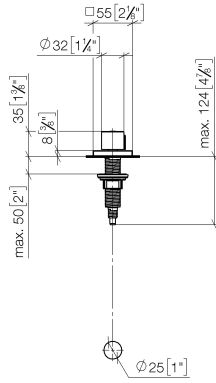

**Strainer waste with control handle - Champagne (22kt Gold)**

LOT

10 711 970

- control for single basin
- including adapter for Bowden cable

Fits LOT

	Champagne (22kt Gold)	10 711 970-47
	Chrome	10 711 970-00
	Brushed Platinum	10 711 970-06
	Platinum	10 711 970-08
	Durabronze (23kt Gold)	10 711 970-09
	Dark Chrome	10 711 970-19
	Brushed Durabronze (23kt Gold)	10 711 970-28
	Matte Black	10 711 970-33
	Brushed Champagne (22kt Gold)	10 711 970-46
	Brushed Chrome	10 711 970-93
	Brushed Dark Platinum	10 711 970-99

10 711 970

mm [inches]

10 711 970

Parts for other finishes can be found here: [Chrome](#)

Spare parts list

No.	Item Number	Name	Quantity used	Delivery time
1	09 20 97 030-47	handle	1	60
2	90 12 12 002 00 90	fixing cap	1	2
3	09 27 87 007-47	rosette	1	30
4	90 14 10 043 00 90	seal	1	2
5	09 14 10 042 90	seal	1	2
6	09 29 06 087-47	spindle	1	-
Spare part can no longer be ordered, please order the replacement item				
7	04 30 01 029 00 90	adaptor	1	2
8	09 24 03 175 90	adaptor	1	2
9	09 11 10 073-07	connection	1	30
10	09 11 10 074-07	connection	1	30
11	09 11 10 079-07	connection	1	30
12	09 30 11 087 90	disc	1	2
13	09 23 30 024-07	nut	1	30